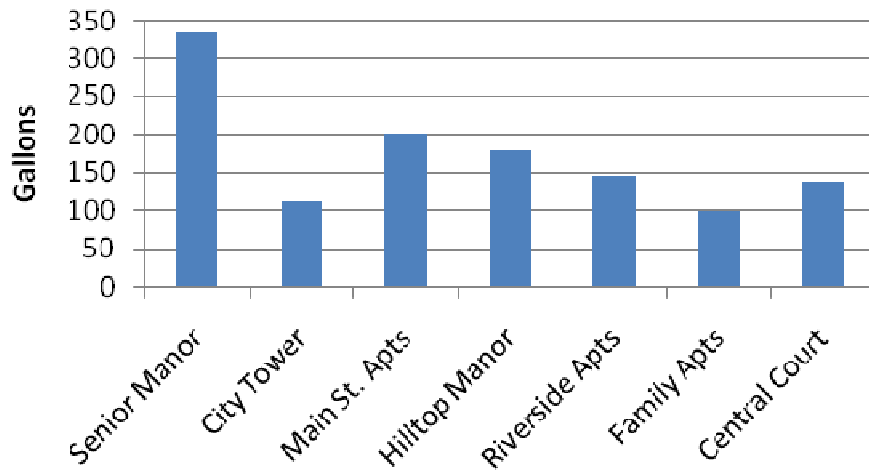

Property Management
Summary of Utility Performance

Property Management, Inc - Daily Water Use per Apartment

Property Management, Inc - Annual Electric Cost per Square Foot