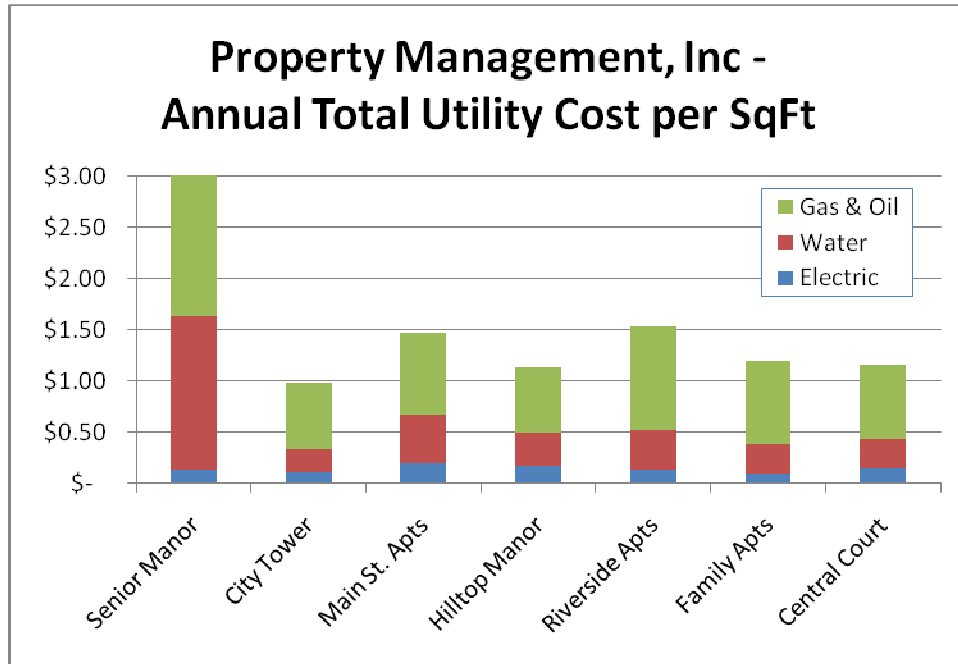

Property Management
Summary of Utility Performance

Property Management, Inc - Daily Water Use per Apartment

Property Management, Inc - Annual Electric Cost per Square Foot