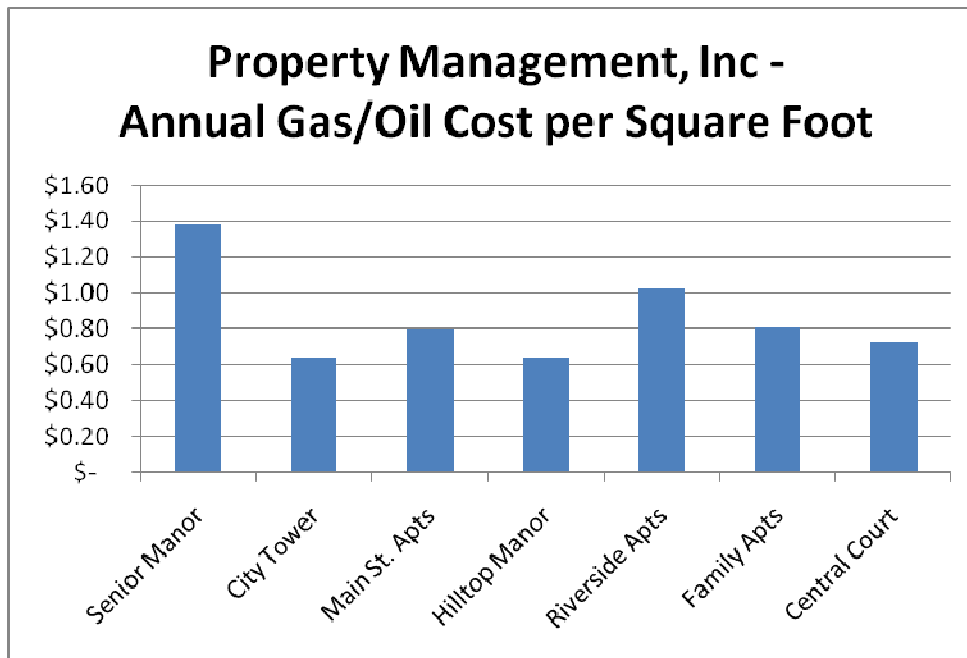

Property Management
Summary of Utility Performance

Property Management, Inc - Daily Water Use per Apartment

Property Management, Inc - Annual Electric Cost per Square Foot